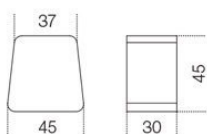

Dimensioni / Sizes
45 x 30 x 45h cm

Inches
17¾" x 12" x 17¾"h

WGS Stool

Finiture / Finishes

Metallo / Metal

Bianco goffrato
Bright stainless
steel

Laccato
alluminio
Embossed
white

Ottone satinato
Lacquered
aluminium