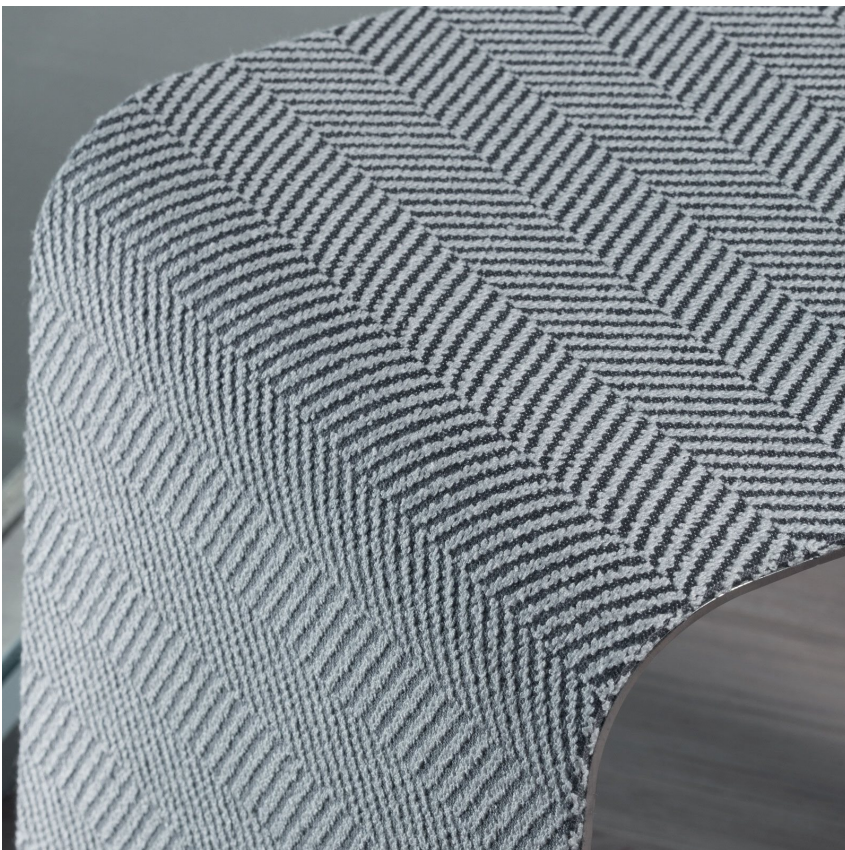


WGS Stool

Monica Armani
2010

WGS Stool

Monica Armani , 2010

Sgabello in acciaio inox lucido oppure in metallo laccato bianco goffrato, grigio alluminio o color ottone satinato rivestito in feltro, cuoio, pelle scamosciata, tessuto outdoor (Clivia, Corbezzolo, Narciso) o velluto nei colori del campionario.

Bright stainless steel or embossed white, grey aluminium or satin brass colour lacquered metal stool, covered by felt, leather, suede, outdoor fabric (Clivia, Corbezzolo, Narciso) or velvet as per samples.

Dimensioni / Sizes
45 x 30 x 45h cm

Inches
17¾" x 12" x 17¾"h

WGS Stool

Finiture / Finishes

Metallo / Metal

Bianco goffrato
Bright stainless
steel

Laccato
alluminio
Embossed
white

Ottone satinato
Lacquered
aluminium

Pelle scamosciata / Suede

Sand 06
Sand 06

Sand 012
Sand 012

Grey 020
Grey 020

Grey 058
Grey 058

Grey 074
Grey 074

Cuoio / Leather

Bianco
White