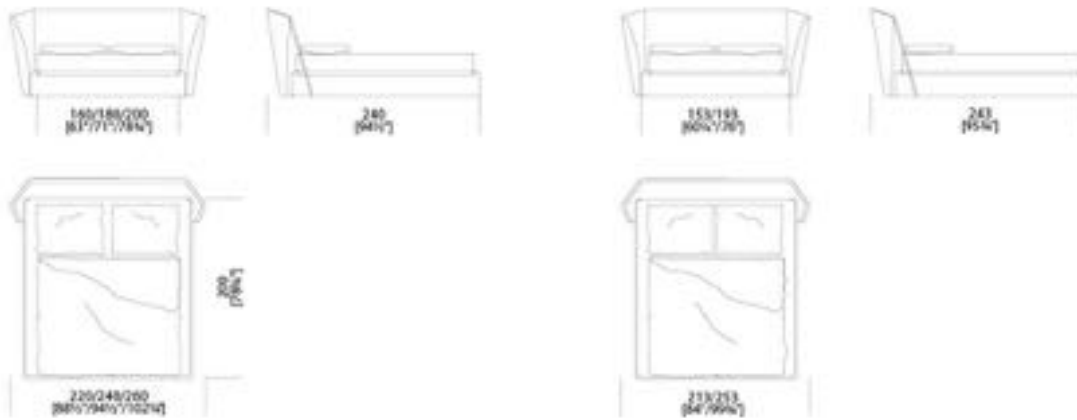

Letto in poliuretano espanso indeformabile a densità differenziate e fibra poliestere con struttura interna in legno. Disponibile con rivestimento in tessuto o pelle nei colori di campionario.

Bed in non-deformable foam polyurethane in different density and polyester fibre with wooden inside structure. Available covered by fabric or leather as per sample.

Dimensioni / Sizes

220 x 244 x 104 (160 x 200)*
240 x 244 x 104 (180 x 200)*
260 x 244 x 104 (200 x 200)*
213 x 247 x 104 (153 x 203)*
253 x 247 x 104 (193 x 203)*
243 x 257 x 104 (183 x 213)*

*Mattress

86 $\frac{3}{4}$ " x 96 $\frac{1}{4}$ " x 41" (63" x 78 $\frac{3}{4}$ ")*
94 $\frac{1}{2}$ " x 96 $\frac{1}{4}$ " x 41" (71" x 78 $\frac{3}{4}$ ")*
102 $\frac{1}{2}$ " x 96 $\frac{1}{4}$ " x 41"
(78 $\frac{3}{4}$ " x 78 $\frac{3}{4}$ ")*
84" x 97 $\frac{1}{4}$ " x 41" (60 $\frac{1}{4}$ " x 80")*
99 $\frac{3}{4}$ " x 97 $\frac{1}{4}$ " x 41" (76" x 80")*
95 $\frac{3}{4}$ " x 101 $\frac{1}{4}$ " x 41" (72 $\frac{1}{4}$ " x 84")*

*Mattress