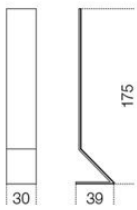

*Dimensioni / Sizes
30 x 39 x 175h*

*Inches
12" x 15½" x 69"h*

Cristallo / Glass

Specchio
Mirror

Legno / Wood

Grigio umbro
poro chiuso
Dark grey
closed pore