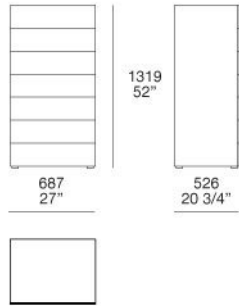

DREAM

MARCEL WANDERS STUDIO (2006)

CODR1

Poliform