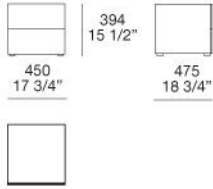

DREAM

MARCEL WANDERS STUDIO (2006)

CDDR4