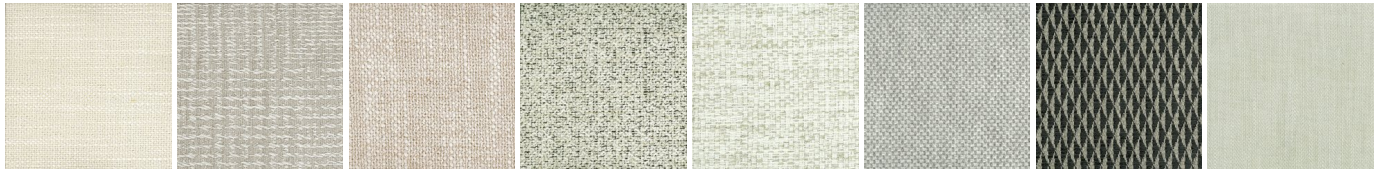

NYPO182R

NYPO182R

Poliform

NEW YORK

FINISHINGS\COVER\FABRIC (38)

KUSHIRO

SENDAI

NAYORO