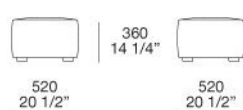

NEW YORK

JEAN-MARIE MASSAUD (2017)

NYPO052

Poliform