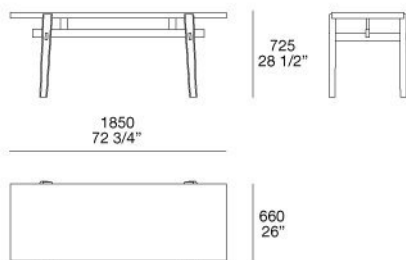

HOME HOTEL

JEAN-MARIE MASSAUD (2016)

SC185

VY060