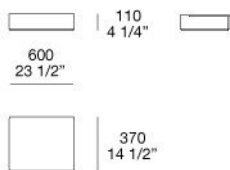

HOME HOTEL

JEAN-MARIE MASSAUD (2016)

SC185

VY060