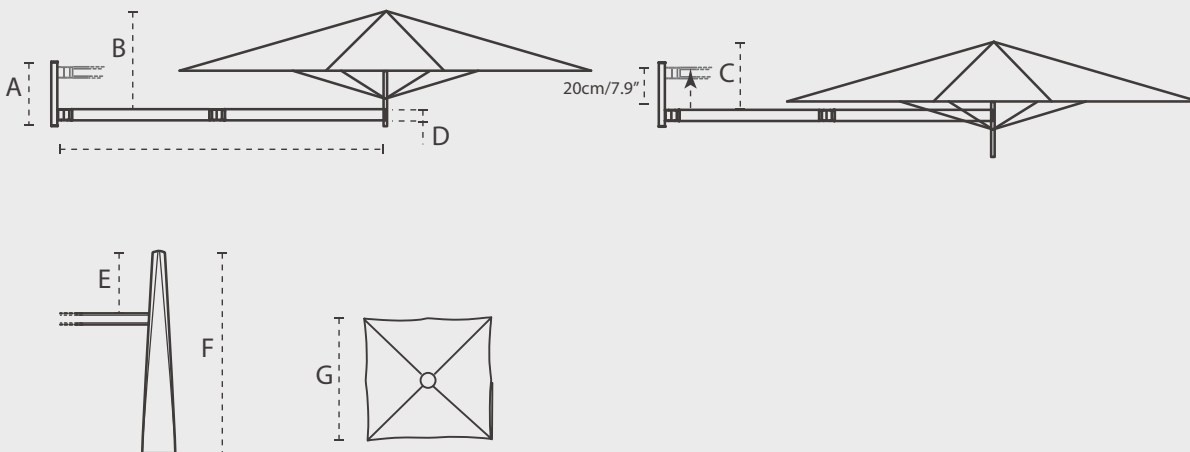

MODEL

FULL BLACK

Sunbrella
Black

RAL9005
Black

DIMENSIONS

PARAFLEX UX

	A cm/inch	B cm/ft	C cm/ft	D cm/inch	E cm/ft	F cm/ft	G cm/ft
+/- 2% T-----+	34/13.4"	70/2' 3.5"	45/1' 6"	6/2.4"	45/1' 6"	163/5' 4"	230/7' 7"

MATERIALS

FABRIC

Sunbrella – 100% Acryl 260 gr/m²
 More details – see spec sheet
 Fabrics

RIBS

Aluminum, powder coated
 RAL 9005

ARM AND WALL PROFILE

Aluminum, powder coated RAL 9005

HINGES

Anodised Aluminum
 Stainless steel 316, polished

PACKAGING & TRANSPORT

PARAFLEX UX	L (cm)	W (cm)	H (cm)	Weight (kg)	L (")	W (")	H (")	Weight (lbs)
Paraflex UX Holder	107	15.3	16.5	5	3'6"	6"	6"1/2	11
Umbrella	190	15	15	4,06	6'3"	6"	6"	8,9