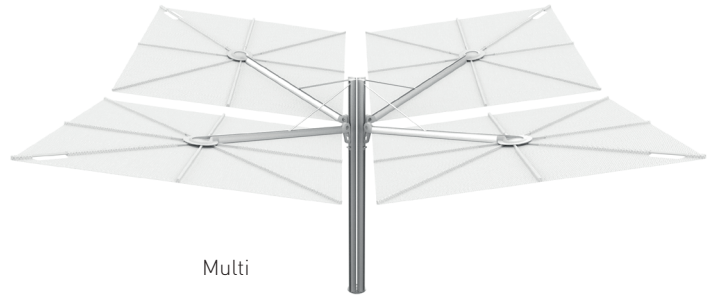

MODELS

Straight

Forward

Opposite

Duo

Multi

POSITIONS

COLORS

	A	B	C	D	E	F	G	J	I	M	M'	N	N'
	cm/ft	cm/ft	cm/ft	cm/ft	cm/ft	cm/ft	cm/ft	cm/ft	cm/ft	cm/ft	cm/ft	cm/ft	cm/ft
Spectra Duo	253/8' 4"	197/6' 6"	187/6' 2"	260/8' 7"	340/11' 2"	135/4' 5"	210/6' 10.7"	270/8' 10"	50/1' 7.7"	540/17' 9"	644/21' 2"	285/9' 4"	337/11' 1"
Spectra Multi	253/8' 4"	197/6' 6"	187/6' 2"	260/8' 7"	340/11' 2"	140/4' 7"	210/6' 10.7"	270/8' 10"	50/1' 7.7"	540/17' 9"	644/21' 2"	540/17' 9"	644/21' 2"
Opposite 250	295/9' 8"	200/6' 7"	185/6' 1"	260/8' 7"	270/8' 10"	110/3' 7"	240/7' 10.5"	260/8' 6.4"	90/2' 11.4"	560/18' 4.5"	n/a	250/8' 2"	370/12' 2"
Opposite 300	345/11' 4"	205/6' 9"	185/6' 1"	260/8' 7"	280/9' 2"	110/3' 7"	250/8' 2.4"	270/8' 10"	80/2' 7.5"	660/21' 7.8"	n/a	300/9' 10"	435/14' 3"

DIMENSIONS / MATERIALS SPIGOT

SINGLE

Material: Galvanised steel 8mm/0.3"

Geomet (marine grade)
coated steel 8mm/0.3"
Nylon 1mm/0.04"

DUO

MULTI

OPPOSITE

	A	B	C	D	E	F	G	H	I
	mm/inch	mm/inch	mm/inch	mm/inch	mm/inch	mm/inch	mm/inch	mm/inch	mm/inch
Straight/Forward	40/1.6"	40/1.6"	3/0.12"	215/8.5"	170/6.7"	11/0.43"	490/17.3"	-	-
Duo	40/1.6"	40/1.6"	3/0.12"	215/8.5"	170/6.7"	11/0.43"	490/17.3"	40/1.6"	45
Multi	40/1.6"	40/1.6"	3/0.12"	215/8.5"	170/6.7"	11/0.43"	490/17.3"	80/3.1"	45
Opposite	40/1.6"	40/1.6"	3/0.12"	215/8.5"	170/6.7"	11/0.43"	490/17.3"	80/3.1"	-

RIBS

Glass fiber ribs - Ø 16mm

POLE

Naturally anodized aluminum.

Also available in

White (RAL 9016 TEC)
and Dusk (RAL 8022 TEC)

OTHER MATERIALS

Handle: casted aluminum, powder coated RAL 7047 TEC.