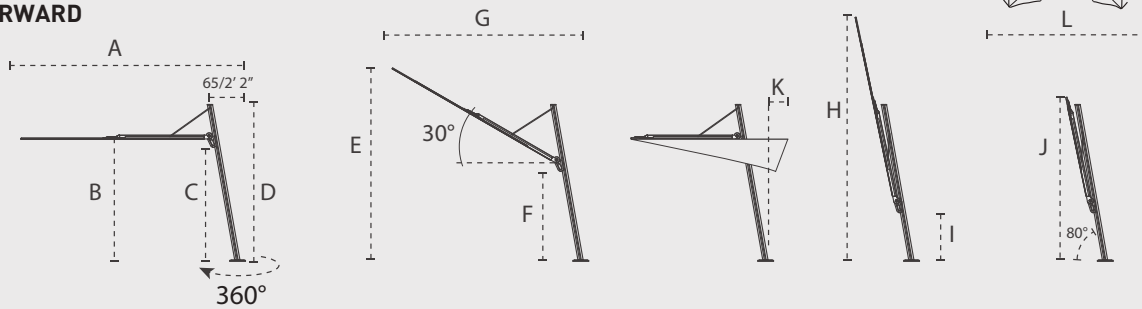

DIMENSIONS

STRAIGHT

FORWARD

		A	B	C	D	E	F	G	H	I	J	K	L
		cm/ft	cm/ft	cm/ft	cm/ft	cm/ft	cm/ft	cm/ft	cm/ft	cm/ft	cm/ft	cm/ft	cm/ft
Straight	2.5m/8' 2"	295/9' 8"	200/6' 7"	185/6' 1"	260/8' 7"	270/8' 10.3"	135/4' 5"	240/7' 10.5"	360/11' 10"	90/2' 11"	260/8' 7"	35/1' 1.8"	370/12' 2"
	3m/9' 10"	345/11' 4"	205/6' 9"	185/6' 1"	260/8' 7"	280/9' 2"	140/4' 7"	250/8' 2.4"	400/13' 2"	80/2' 8"	270/8' 10"	50/1' 7.7"	435/14' 3"
Forward	2.5m/8' 2"	330/10' 10"	195/6' 5"	180/5' 11"	255/8' 8"	270/8' 10.3"	135/4' 5"	305/10'	350/11' 6"	90/2' 11"	260/8' 7"	0/0"	370/12' 2"
	3 m/9' 10"	380/12' 6"	195/6' 5"	180/5' 11"	255/8' 8"	280/9' 2"	140/4' 7"	315/10' 4"	390/12' 10"	80/2' 8"	260/8' 7"	5/1' 1.97"	435/14' 3"

	A	B	C	D	E	F	G	J	I	M	M'	N	N'
	cm/ft	cm/ft	cm/ft	cm/ft	cm/ft	cm/ft	cm/ft	cm/ft	cm/ft	cm/ft	cm/ft	cm/ft	cm/ft
Spectra Duo	253/8' 4"	197/6' 6"	187/6' 2"	260/8' 7"	340/11' 2"	135/4' 5"	210/6' 10.7"	270/8' 10"	50/1' 7.7"	540/17' 9"	644/21' 2"	285/9' 4"	337/11' 1"
Spectra Multi	253/8' 4"	197/6' 6"	187/6' 2"	260/8' 7"	340/11' 2"	140/4' 7"	210/6' 10.7"	270/8' 10"	50/1' 7.7"	540/17' 9"	644/21' 2"	540/17' 9"	644/21' 2"
Opposite 250	295/9' 8"	200/6' 7"	185/6' 1"	260/8' 7"	270/8' 10"	110/3' 7"	240/7' 10.5"	260/8' 6.4"	90/2' 11.4"	560/18' 4.5"	n/a	250/8' 2"	370/12' 2"
Opposite 300	345/11' 4"	205/6' 9"	185/6' 1"	260/8' 7"	280/9' 2"	110/3' 7"	250/8' 2.4"	270/8' 10"	80/2' 7.5"	660/21' 7.8"	n/a	300/9' 10"	435/14' 3"

DIMENSIONS / MATERIALS SPIGOT

SINGLE

Material: Galvanised steel 8mm/0.3"

Geomet (marine grade)
coated steel 8mm/0.3"
Nylon 1mm/0.04"

DUO

MULTI

OPPOSITE

	A	B	C	D	E	F	G	H	I
	mm/inch	mm/inch	mm/inch	mm/inch	mm/inch	mm/inch	mm/inch	mm/inch	mm/inch
Straight/Forward	40/1.6"	40/1.6"	3/0.12"	215/8.5"	170/6.7"	11/0.43"	490/17.3"	-	-
Duo	40/1.6"	40/1.6"	3/0.12"	215/8.5"	170/6.7"	11/0.43"	490/17.3"	40/1.6"	45
Multi	40/1.6"	40/1.6"	3/0.12"	215/8.5"	170/6.7"	11/0.43"	490/17.3"	80/3.1"	45
Opposite	40/1.6"	40/1.6"	3/0.12"	215/8.5"	170/6.7"	11/0.43"	490/17.3"	80/3.1"	-