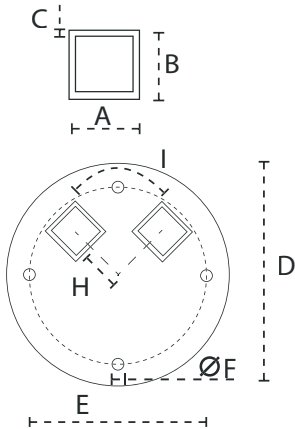

DIMENSIONS

STRAIGHT

FORWARD

		A	B	C	D	E	F	G	H	I	J	K	L
		cm/ft	cm/ft	cm/ft	cm/ft	cm/ft	cm/ft	cm/ft	cm/ft	cm/ft	cm/ft	cm/ft	cm/ft
Straight	2.5m/8' 2"	295/9' 8"	200/6' 7"	185/6' 1"	260/8' 7"	270/8' 10.3"	135/4' 5"	240/7' 10.5"	360/11' 10"	90/2' 11"	260/8' 7"	35/1' 1.8"	370/12' 2"
	3m/9' 10"	345/11' 4"	205/6' 9"	185/6' 1"	260/8' 7"	280/9' 2"	140/4' 7"	250/8' 2.4"	400/13' 2"	80/2' 8"	270/8' 10"	50/1' 7.7"	435/14' 3"
Forward	2.5m/8' 2"	330/10' 10"	195/6' 5"	180/5' 11"	255/8' 8"	270/8' 10.3"	135/4' 5"	305/10'	350/11' 6"	90/2' 11"	260/8' 7"	0/0"	370/12' 2"
	3 m/9' 10"	380/12' 6"	195/6' 5"	180/5' 11"	255/8' 8"	280/9' 2"	140/4' 7"	315/10' 4"	390/12' 10"	80/2' 8"	260/8' 7"	5/1' 1.97"	435/14' 3"

	A	B	C	D	E	F	G	J	I	M	M'	N	N'
	cm/ft	cm/ft	cm/ft	cm/ft	cm/ft	cm/ft	cm/ft	cm/ft	cm/ft	cm/ft	cm/ft	cm/ft	cm/ft
Spectra Duo	253/8' 4"	197/6' 6"	187/6' 2"	260/8' 7"	340/11' 2"	135/4' 5"	210/6' 10.7"	270/8' 10"	50/1' 7.7"	540/17' 9"	644/21' 2"	285/9' 4"	337/11' 1"
Spectra Multi	253/8' 4"	197/6' 6"	187/6' 2"	260/8' 7"	340/11' 2"	140/4' 7"	210/6' 10.7"	270/8' 10"	50/1' 7.7"	540/17' 9"	644/21' 2"	540/17' 9"	644/21' 2"
Opposite 250	295/9' 8"	200/6' 7"	185/6' 1"	260/8' 7"	270/8' 10"	110/3' 7"	240/7' 10.5"	260/8' 6.4"	90/2' 11.4"	560/18' 4.5"	n/a	250/8' 2"	370/12' 2"
Opposite 300	345/11' 4"	205/6' 9"	185/6' 1"	260/8' 7"	280/9' 2"	110/3' 7"	250/8' 2.4"	270/8' 10"	80/2' 7.5"	660/21' 7.8"	n/a	300/9' 10"	435/14' 3"

DIMENSIONS / MATERIALS SPIGOT

SINGLE

Material: Galvanised steel 8mm/0.3"

Geomet (marine grade)
coated steel 8mm/0.3"
Nylon 1mm/0.04"

DUO

MULTI

OPPOSITE

	A	B	C	D	E	F	G	H	I
	mm/inch	mm/inch	mm/inch	mm/inch	mm/inch	mm/inch	mm/inch	mm/inch	mm/inch
Straight/Forward	40/1.6"	40/1.6"	3/0.12"	215/8.5"	170/6.7"	11/0.43"	490/17.3"	-	-
Duo	40/1.6"	40/1.6"	3/0.12"	215/8.5"	170/6.7"	11/0.43"	490/17.3"	40/1.6"	45
Multi	40/1.6"	40/1.6"	3/0.12"	215/8.5"	170/6.7"	11/0.43"	490/17.3"	80/3.1"	45
Opposite	40/1.6"	40/1.6"	3/0.12"	215/8.5"	170/6.7"	11/0.43"	490/17.3"	80/3.1"	-