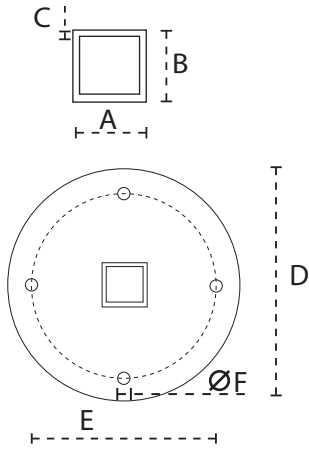

DIMENSIONS

STRAIGHT

FORWARD

		A	B	C	D	E	F	G	H	I	J	K	L
		cm/ft	cm/ft	cm/ft	cm/ft	cm/ft	cm/ft	cm/ft	cm/ft	cm/ft	cm/ft	cm/ft	cm/ft
Straight	2.5m/8' 2"	295/9' 8"	200/6' 7"	185/6' 1"	260/8' 7"	270/8' 10.3"	135/4' 5"	240/7' 10.5"	360/11' 10"	90/2' 11"	260/8' 7"	35/1' 1.8"	370/12' 2"
	3m/9' 10"	345/11' 4"	205/6' 9"	185/6' 1"	260/8' 7"	280/9' 2"	140/4' 7"	250/8' 2.4"	400/13' 2"	80/2' 8"	270/8' 10"	50/1' 7.7"	435/14' 3"
Forward	2.5m/8' 2"	330/10' 10"	195/6' 5"	180/5' 11"	255/8' 8"	270/8' 10.3"	135/4' 5"	305/10'	350/11' 6"	90/2' 11"	260/8' 7"	0/0"	370/12' 2"
	3 m/9' 10"	380/12' 6"	195/6' 5"	180/5' 11"	255/8' 8"	280/9' 2"	140/4' 7"	315/10' 4"	390/12' 10"	80/2' 8"	260/8' 7"	5/1' 1.97"	435/14' 3"

	A	B	C	D	E	F	G	J	I	M	M'	N	N'
	cm/ft	cm/ft	cm/ft	cm/ft	cm/ft	cm/ft	cm/ft	cm/ft	cm/ft	cm/ft	cm/ft	cm/ft	cm/ft
Spectra Duo	253/8' 4"	197/6' 6"	187/6' 2"	260/8' 7"	340/11' 2"	135/4' 5"	210/6' 10.7"	270/8' 10"	50/1' 7.7"	540/17' 9"	644/21' 2"	285/9' 4"	337/11' 1"
Spectra Multi	253/8' 4"	197/6' 6"	187/6' 2"	260/8' 7"	340/11' 2"	140/4' 7"	210/6' 10.7"	270/8' 10"	50/1' 7.7"	540/17' 9"	644/21' 2"	540/17' 9"	644/21' 2"
Opposite 250	295/9' 8"	200/6' 7"	185/6' 1"	260/8' 7"	270/8' 10"	110/3' 7"	240/7' 10.5"	260/8' 6.4"	90/2' 11.4"	560/18' 4.5"	n/a	250/8' 2"	370/12' 2"
Opposite 300	345/11' 4"	205/6' 9"	185/6' 1"	260/8' 7"	280/9' 2"	110/3' 7"	250/8' 2.4"	270/8' 10"	80/2' 7.5"	660/21' 7.8"	n/a	300/9' 10"	435/14' 3"

DIMENSIONS / MATERIALS SPIGOT

SINGLE

Material: Galvanised steel 8mm/0.3"

Geomet (marine grade)
coated steel 8mm/0.3"
Nylon 1mm/0.04"

DUO

MULTI

OPPOSITE

	A	B	C	D	E	F	G	H	I
	mm/inch	mm/inch	mm/inch	mm/inch	mm/inch	mm/inch	mm/inch	mm/inch	mm/inch
Straight/Forward	40/1.6"	40/1.6"	3/0.12"	215/8.5"	170/6.7"	11/0.43"	490/17.3"	-	-
Duo	40/1.6"	40/1.6"	3/0.12"	215/8.5"	170/6.7"	11/0.43"	490/17.3"	40/1.6"	45
Multi	40/1.6"	40/1.6"	3/0.12"	215/8.5"	170/6.7"	11/0.43"	490/17.3"	80/3.1"	45
Opposite	40/1.6"	40/1.6"	3/0.12"	215/8.5"	170/6.7"	11/0.43"	490/17.3"	80/3.1"	-