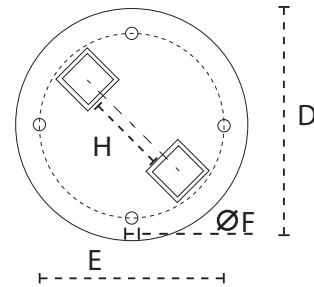

DIMENSIONS

STRAIGHT

FORWARD

		A	B	C	D	E	F	G	H	I	J	K	L
		cm/ft	cm/ft	cm/ft	cm/ft	cm/ft	cm/ft	cm/ft	cm/ft	cm/ft	cm/ft	cm/ft	cm/ft
Straight	2.5m/8' 2"	295/9' 8"	200/6' 7"	185/6' 1"	260/8' 7"	270/8' 10.3"	135/4' 5"	240/7' 10.5"	360/11' 10"	90/2' 11"	260/8' 7"	35/1' 1.8"	370/12' 2"
	3m/9' 10"	345/11' 4"	205/6' 9"	185/6' 1"	260/8' 7"	280/9' 2"	140/4' 7"	250/8' 2.4"	400/13' 2"	80/2' 8"	270/8' 10"	50/1' 7.7"	435/14' 3"
Forward	2.5m/8' 2"	330/10' 10"	195/6' 5"	180/5' 11"	255/8' 8"	270/8' 10.3"	135/4' 5"	305/10'	350/11' 6"	90/2' 11"	260/8' 7"	0/0"	370/12' 2"
	3 m/9' 10"	380/12' 6"	195/6' 5"	180/5' 11"	255/8' 8"	280/9' 2"	140/4' 7"	315/10' 4"	390/12' 10"	80/2' 8"	260/8' 7"	5/1' 1.97"	435/14' 3"

	A	B	C	D	E	F	G	J	I	M	M'	N	N'
	cm/ft	cm/ft	cm/ft	cm/ft	cm/ft	cm/ft	cm/ft	cm/ft	cm/ft	cm/ft	cm/ft	cm/ft	cm/ft
Spectra Duo	253/8' 4"	197/6' 6"	187/6' 2"	260/8' 7"	340/11' 2"	135/4' 5"	210/6' 10.7"	270/8' 10"	50/1' 7.7"	540/17' 9"	644/21' 2"	285/9' 4"	337/11' 1"
Spectra Multi	253/8' 4"	197/6' 6"	187/6' 2"	260/8' 7"	340/11' 2"	140/4' 7"	210/6' 10.7"	270/8' 10"	50/1' 7.7"	540/17' 9"	644/21' 2"	540/17' 9"	644/21' 2"
Opposite 250	295/9' 8"	200/6' 7"	185/6' 1"	260/8' 7"	270/8' 10"	110/3' 7"	240/7' 10.5"	260/8' 6.4"	90/2' 11.4"	560/18' 4.5"	n/a	250/8' 2"	370/12' 2"
Opposite 300	345/11' 4"	205/6' 9"	185/6' 1"	260/8' 7"	280/9' 2"	110/3' 7"	250/8' 2.4"	270/8' 10"	80/2' 7.5"	660/21' 7.8"	n/a	300/9' 10"	435/14' 3"

DIMENSIONS / MATERIALS SPIGOT

SINGLE

Material: Galvanised steel 8mm/0.3"

Geomet (marine grade)
coated steel 8mm/0.3"
Nylon 1mm/0.04"

DUO

MULTI

OPPOSITE

	A	B	C	D	E	F	G	H	I
	mm/inch	mm/inch	mm/inch	mm/inch	mm/inch	mm/inch	mm/inch	mm/inch	mm/inch
Straight/Forward	40/1.6"	40/1.6"	3/0.12"	215/8.5"	170/6.7"	11/0.43"	490/17.3"	-	-
Duo	40/1.6"	40/1.6"	3/0.12"	215/8.5"	170/6.7"	11/0.43"	490/17.3"	40/1.6"	45
Multi	40/1.6"	40/1.6"	3/0.12"	215/8.5"	170/6.7"	11/0.43"	490/17.3"	80/3.1"	45
Opposite	40/1.6"	40/1.6"	3/0.12"	215/8.5"	170/6.7"	11/0.43"	490/17.3"	80/3.1"	-