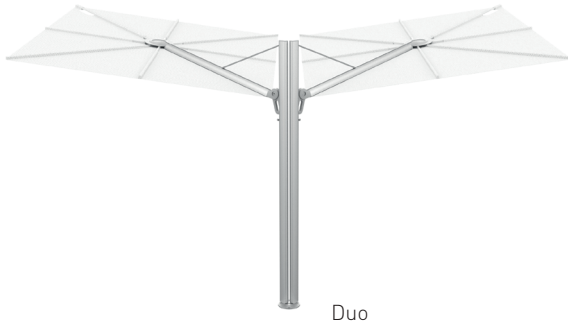

MODELS

Straight

Forward

Opposite

Duo

Multi

POSITIONS

COLORS

	A	B	C	D	E	F	G	J	I	M	M'	N	N'
	cm/ft	cm/ft	cm/ft	cm/ft	cm/ft	cm/ft	cm/ft	cm/ft	cm/ft	cm/ft	cm/ft	cm/ft	cm/ft
Spectra Duo	253/8' 4"	197/6' 6"	187/6' 2"	260/8' 7"	340/11' 2"	135/4' 5"	210/6' 10.7"	270/8' 10"	50/1' 7.7"	540/17' 9"	644/21' 2"	285/9' 4"	337/11' 1"
Spectra Multi	253/8' 4"	197/6' 6"	187/6' 2"	260/8' 7"	340/11' 2"	140/4' 7"	210/6' 10.7"	270/8' 10"	50/1' 7.7"	540/17' 9"	644/21' 2"	540/17' 9"	644/21' 2"
Opposite 250	295/9' 8"	200/6' 7"	185/6' 1"	260/8' 7"	270/8' 10"	110/3' 7"	240/7' 10.5"	260/8' 6.4"	90/2' 11.4"	560/18' 4.5"	n/a	250/8' 2"	370/12' 2"
Opposite 300	345/11' 4"	205/6' 9"	185/6' 1"	260/8' 7"	280/9' 2"	110/3' 7"	250/8' 2.4"	270/8' 10"	80/2' 7.5"	660/21' 7.8"	n/a	300/9' 10"	435/14' 3"

DIMENSIONS / MATERIALS SPIGOT

SINGLE

Material: Galvanised steel 8mm/0.3"

Geomet (marine grade)
coated steel 8mm/0.3"
Nylon 1mm/0.04"

DUO

MULTI

OPPOSITE

	A	B	C	D	E	F	G	H	I
	mm/inch	mm/inch	mm/inch	mm/inch	mm/inch	mm/inch	mm/inch	mm/inch	mm/inch
Straight/Forward	40/1.6"	40/1.6"	3/0.12"	215/8.5"	170/6.7"	11/0.43"	490/17.3"	-	-
Duo	40/1.6"	40/1.6"	3/0.12"	215/8.5"	170/6.7"	11/0.43"	490/17.3"	40/1.6"	45
Multi	40/1.6"	40/1.6"	3/0.12"	215/8.5"	170/6.7"	11/0.43"	490/17.3"	80/3.1"	45
Opposite	40/1.6"	40/1.6"	3/0.12"	215/8.5"	170/6.7"	11/0.43"	490/17.3"	80/3.1"	-

RIBS

Glass fiber ribs - Ø 16mm

POLE

Naturally anodized aluminum.

Also available in

White (RAL 9016 TEC)
and Dusk (RAL 8022 TEC)

OTHER MATERIALS

Handle: casted aluminum, powder coated RAL 7047 TEC.