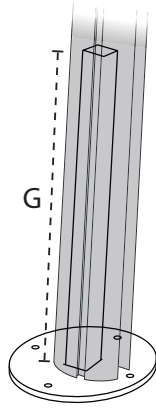

DIMENSIONS

STRAIGHT

FORWARD

		A	B	C	D	E	F	G	H	I	J	K	L
		cm/ft	cm/ft	cm/ft	cm/ft	cm/ft	cm/ft	cm/ft	cm/ft	cm/ft	cm/ft	cm/ft	cm/ft
Straight	2.5m/8' 2"	295/9' 8"	200/6' 7"	185/6' 1"	260/8' 7"	270/8' 10.3"	135/4' 5"	240/7' 10.5"	360/11' 10"	90/2' 11"	260/8' 7"	35/1' 1.8"	370/12' 2"
	3m/9' 10"	345/11' 4"	205/6' 9"	185/6' 1"	260/8' 7"	280/9' 2"	140/4' 7"	250/8' 2.4"	400/13' 2"	80/2' 8"	270/8' 10"	50/1' 7.7"	435/14' 3"
Forward	2.5m/8' 2"	330/10' 10"	195/6' 5"	180/5' 11"	255/8' 8"	270/8' 10.3"	135/4' 5"	305/10'	350/11' 6"	90/2' 11"	260/8' 7"	0/0"	370/12' 2"
	3 m/9' 10"	380/12' 6"	195/6' 5"	180/5' 11"	255/8' 8"	280/9' 2"	140/4' 7"	315/10' 4"	390/12' 10"	80/2' 8"	260/8' 7"	5/1' 1.97"	435/14' 3"

	A	B	C	D	E	F	G	J	I	M	M'	N	N'
	cm/ft	cm/ft	cm/ft	cm/ft	cm/ft	cm/ft	cm/ft	cm/ft	cm/ft	cm/ft	cm/ft	cm/ft	cm/ft
Spectra Duo	253/8' 4"	197/6' 6"	187/6' 2"	260/8' 7"	340/11' 2"	135/4' 5"	210/6' 10.7"	270/8' 10"	50/1' 7.7"	540/17' 9"	644/21' 2"	285/9' 4"	337/11' 1"
Spectra Multi	253/8' 4"	197/6' 6"	187/6' 2"	260/8' 7"	340/11' 2"	140/4' 7"	210/6' 10.7"	270/8' 10"	50/1' 7.7"	540/17' 9"	644/21' 2"	540/17' 9"	644/21' 2"
Opposite 250	295/9' 8"	200/6' 7"	185/6' 1"	260/8' 7"	270/8' 10"	110/3' 7"	240/7' 10.5"	260/8' 6.4"	90/2' 11.4"	560/18' 4.5"	n/a	250/8' 2"	370/12' 2"
Opposite 300	345/11' 4"	205/6' 9"	185/6' 1"	260/8' 7"	280/9' 2"	110/3' 7"	250/8' 2.4"	270/8' 10"	80/2' 7.5"	660/21' 7.8"	n/a	300/9' 10"	435/14' 3"

DIMENSIONS / MATERIALS SPIGOT

SINGLE

Material: Galvanised steel 8mm/0.3"

Geomet (marine grade)
coated steel 8mm/0.3"
Nylon 1mm/0.04"

DUO

MULTI

OPPOSITE

	A	B	C	D	E	F	G	H	I
	mm/inch	mm/inch	mm/inch	mm/inch	mm/inch	mm/inch	mm/inch	mm/inch	mm/inch
Straight/Forward	40/1.6"	40/1.6"	3/0.12"	215/8.5"	170/6.7"	11/0.43"	490/17.3"	-	-
Duo	40/1.6"	40/1.6"	3/0.12"	215/8.5"	170/6.7"	11/0.43"	490/17.3"	40/1.6"	45
Multi	40/1.6"	40/1.6"	3/0.12"	215/8.5"	170/6.7"	11/0.43"	490/17.3"	80/3.1"	45
Opposite	40/1.6"	40/1.6"	3/0.12"	215/8.5"	170/6.7"	11/0.43"	490/17.3"	80/3.1"	-