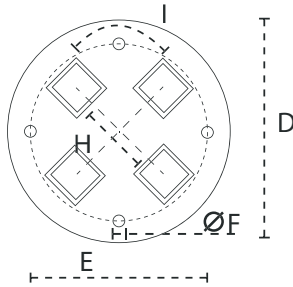

DIMENSIONS

STRAIGHT

FORWARD

		A	B	C	D	E	F	G	H	I	J	K	L
		cm/ft	cm/ft	cm/ft	cm/ft	cm/ft	cm/ft	cm/ft	cm/ft	cm/ft	cm/ft	cm/ft	cm/ft
Straight	2.5m/8' 2"	295/9' 8"	200/6' 7"	185/6' 1"	260/8' 7"	270/8' 10.3"	135/4' 5"	240/7' 10.5"	360/11' 10"	90/2' 11"	260/8' 7"	35/1' 1.8"	370/12' 2"
	3m/9' 10"	345/11' 4"	205/6' 9"	185/6' 1"	260/8' 7"	280/9' 2"	140/4' 7"	250/8' 2.4"	400/13' 2"	80/2' 8"	270/8' 10"	50/1' 7.7"	435/14' 3"
Forward	2.5m/8' 2"	330/10' 10"	195/6' 5"	180/5' 11"	255/8' 8"	270/8' 10.3"	135/4' 5"	305/10'	350/11' 6"	90/2' 11"	260/8' 7"	0/0"	370/12' 2"
	3 m/9' 10"	380/12' 6"	195/6' 5"	180/5' 11"	255/8' 8"	280/9' 2"	140/4' 7"	315/10' 4"	390/12' 10"	80/2' 8"	260/8' 7"	5/1' 1.97"	435/14' 3"

	A	B	C	D	E	F	G	J	I	M	M'	N	N'
	cm/ft	cm/ft	cm/ft	cm/ft	cm/ft	cm/ft	cm/ft	cm/ft	cm/ft	cm/ft	cm/ft	cm/ft	cm/ft
Spectra Duo	253/8' 4"	197/6' 6"	187/6' 2"	260/8' 7"	340/11' 2"	135/4' 5"	210/6' 10.7"	270/8' 10"	50/1' 7.7"	540/17' 9"	644/21' 2"	285/9' 4"	337/11' 1"
Spectra Multi	253/8' 4"	197/6' 6"	187/6' 2"	260/8' 7"	340/11' 2"	140/4' 7"	210/6' 10.7"	270/8' 10"	50/1' 7.7"	540/17' 9"	644/21' 2"	540/17' 9"	644/21' 2"
Opposite 250	295/9' 8"	200/6' 7"	185/6' 1"	260/8' 7"	270/8' 10"	110/3' 7"	240/7' 10.5"	260/8' 6.4"	90/2' 11.4"	560/18' 4.5"	n/a	250/8' 2"	370/12' 2"
Opposite 300	345/11' 4"	205/6' 9"	185/6' 1"	260/8' 7"	280/9' 2"	110/3' 7"	250/8' 2.4"	270/8' 10"	80/2' 7.5"	660/21' 7.8"	n/a	300/9' 10"	435/14' 3"

DIMENSIONS / MATERIALS SPIGOT

SINGLE

Material: Galvanised steel 8mm/0.3"

Geomet (marine grade)
coated steel 8mm/0.3"
Nylon 1mm/0.04"

DUO

MULTI

OPPOSITE

	A	B	C	D	E	F	G	H	I
	mm/inch	mm/inch	mm/inch	mm/inch	mm/inch	mm/inch	mm/inch	mm/inch	mm/inch
Straight/Forward	40/1.6"	40/1.6"	3/0.12"	215/8.5"	170/6.7"	11/0.43"	490/17.3"	-	-
Duo	40/1.6"	40/1.6"	3/0.12"	215/8.5"	170/6.7"	11/0.43"	490/17.3"	40/1.6"	45
Multi	40/1.6"	40/1.6"	3/0.12"	215/8.5"	170/6.7"	11/0.43"	490/17.3"	80/3.1"	45
Opposite	40/1.6"	40/1.6"	3/0.12"	215/8.5"	170/6.7"	11/0.43"	490/17.3"	80/3.1"	-