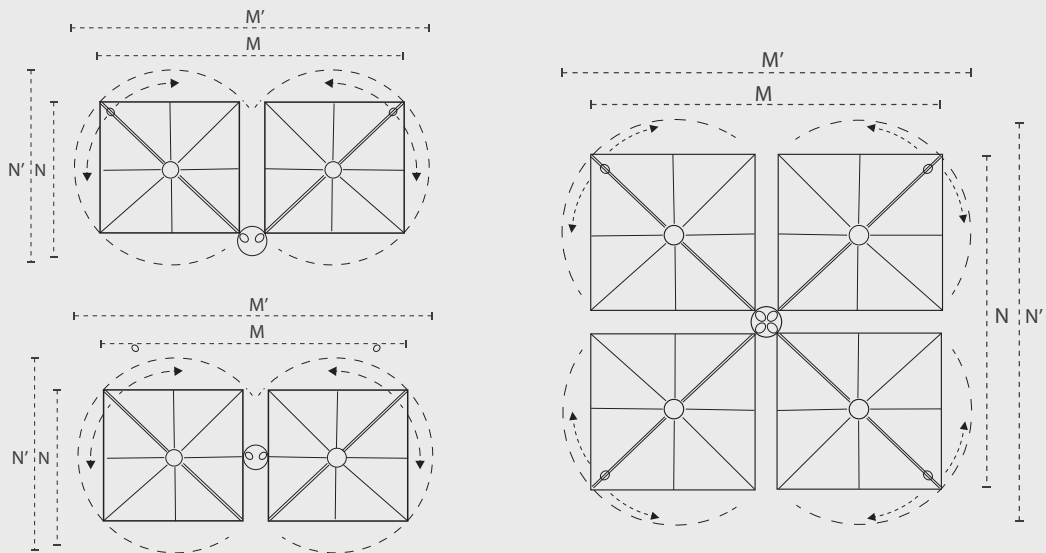

DIMENSIONS

STRAIGHT

FORWARD

		A	B	C	D	E	F	G	H	I	J	K	L
		cm/ft	cm/ft	cm/ft	cm/ft	cm/ft	cm/ft	cm/ft	cm/ft	cm/ft	cm/ft	cm/ft	cm/ft
Straight	2.5m/8' 2"	295/9' 8"	200/6' 7"	185/6' 1"	260/8' 7"	270/8' 10.3"	135/4' 5"	240/7' 10.5"	360/11' 10"	90/2' 11"	260/8' 7"	35/1' 1.8"	370/12' 2"
	3m/9' 10"	345/11' 4"	205/6' 9"	185/6' 1"	260/8' 7"	280/9' 2"	140/4' 7"	250/8' 2.4"	400/13' 2"	80/2' 8"	270/8' 10"	50/1' 7.7"	435/14' 3"
Forward	2.5m/8' 2"	330/10' 10"	195/6' 5"	180/5' 11"	255/8' 8"	270/8' 10.3"	135/4' 5"	305/10'	350/11' 6"	90/2' 11"	260/8' 7"	0/0"	370/12' 2"
	3 m/9' 10"	380/12' 6"	195/6' 5"	180/5' 11"	255/8' 8"	280/9' 2"	140/4' 7"	315/10' 4"	390/12' 10"	80/2' 8"	260/8' 7"	5/1' 1.97"	435/14' 3"

	A	B	C	D	E	F	G	J	I	M	M'	N	N'
	cm/ft	cm/ft	cm/ft	cm/ft	cm/ft	cm/ft	cm/ft	cm/ft	cm/ft	cm/ft	cm/ft	cm/ft	cm/ft
Spectra Duo	253/8' 4"	197/6' 6"	187/6' 2"	260/8' 7"	340/11' 2"	135/4' 5"	210/6' 10.7"	270/8' 10"	50/1' 7.7"	540/17' 9"	644/21' 2"	285/9' 4"	337/11' 1"
Spectra Multi	253/8' 4"	197/6' 6"	187/6' 2"	260/8' 7"	340/11' 2"	140/4' 7"	210/6' 10.7"	270/8' 10"	50/1' 7.7"	540/17' 9"	644/21' 2"	540/17' 9"	644/21' 2"
Opposite 250	295/9' 8"	200/6' 7"	185/6' 1"	260/8' 7"	270/8' 10"	110/3' 7"	240/7' 10.5"	260/8' 6.4"	90/2' 11.4"	560/18' 4.5"	n/a	250/8' 2"	370/12' 2"
Opposite 300	345/11' 4"	205/6' 9"	185/6' 1"	260/8' 7"	280/9' 2"	110/3' 7"	250/8' 2.4"	270/8' 10"	80/2' 7.5"	660/21' 7.8"	n/a	300/9' 10"	435/14' 3"

DIMENSIONS / MATERIALS SPIGOT

SINGLE

Material: Galvanised steel 8mm/0.3"

Geomet (marine grade)
coated steel 8mm/0.3"
Nylon 1mm/0.04"

DUO

MULTI

OPPOSITE

	A	B	C	D	E	F	G	H	I
	mm/inch	mm/inch	mm/inch	mm/inch	mm/inch	mm/inch	mm/inch	mm/inch	mm/inch
Straight/Forward	40/1.6"	40/1.6"	3/0.12"	215/8.5"	170/6.7"	11/0.43"	490/17.3"	-	-
Duo	40/1.6"	40/1.6"	3/0.12"	215/8.5"	170/6.7"	11/0.43"	490/17.3"	40/1.6"	45
Multi	40/1.6"	40/1.6"	3/0.12"	215/8.5"	170/6.7"	11/0.43"	490/17.3"	80/3.1"	45
Opposite	40/1.6"	40/1.6"	3/0.12"	215/8.5"	170/6.7"	11/0.43"	490/17.3"	80/3.1"	-