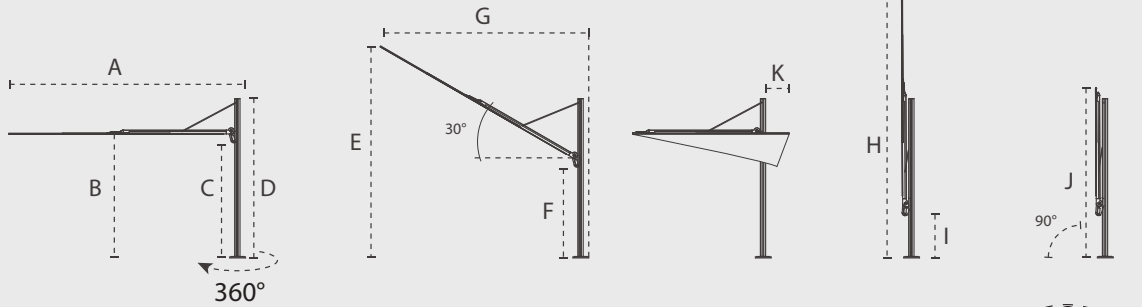

DIMENSIONS

STRAIGHT

FORWARD

		A	B	C	D	E	F	G	H	I	J	K	L
		cm/ft	cm/ft	cm/ft	cm/ft	cm/ft	cm/ft	cm/ft	cm/ft	cm/ft	cm/ft	cm/ft	cm/ft
Straight	2.5m/8' 2"	295/9' 8"	200/6' 7"	185/6' 1"	260/8' 7"	270/8' 10.3"	135/4' 5"	240/7' 10.5"	360/11' 10"	90/2' 11"	260/8' 7"	35/1' 1.8"	370/12' 2"
	3m/9' 10"	345/11' 4"	205/6' 9"	185/6' 1"	260/8' 7"	280/9' 2"	140/4' 7"	250/8' 2.4"	400/13' 2"	80/2' 8"	270/8' 10"	50/1' 7.7"	435/14' 3"
Forward	2.5m/8' 2"	330/10' 10"	195/6' 5"	180/5' 11"	255/8' 8"	270/8' 10.3"	135/4' 5"	305/10'	350/11' 6"	90/2' 11"	260/8' 7"	0/0"	370/12' 2"
	3 m/9' 10"	380/12' 6"	195/6' 5"	180/5' 11"	255/8' 8"	280/9' 2"	140/4' 7"	315/10' 4"	390/12' 10"	80/2' 8"	260/8' 7"	5/1' 1.97"	435/14' 3"

	A	B	C	D	E	F	G	J	I	M	M'	N	N'
	cm/ft	cm/ft	cm/ft	cm/ft	cm/ft	cm/ft	cm/ft	cm/ft	cm/ft	cm/ft	cm/ft	cm/ft	cm/ft
Spectra Duo	253/8' 4"	197/6' 6"	187/6' 2"	260/8' 7"	340/11' 2"	135/4' 5"	210/6' 10.7"	270/8' 10"	50/1' 7.7"	540/17' 9"	644/21' 2"	285/9' 4"	337/11' 1"
Spectra Multi	253/8' 4"	197/6' 6"	187/6' 2"	260/8' 7"	340/11' 2"	140/4' 7"	210/6' 10.7"	270/8' 10"	50/1' 7.7"	540/17' 9"	644/21' 2"	540/17' 9"	644/21' 2"
Opposite 250	295/9' 8"	200/6' 7"	185/6' 1"	260/8' 7"	270/8' 10"	110/3' 7"	240/7' 10.5"	260/8' 6.4"	90/2' 11.4"	560/18' 4.5"	n/a	250/8' 2"	370/12' 2"
Opposite 300	345/11' 4"	205/6' 9"	185/6' 1"	260/8' 7"	280/9' 2"	110/3' 7"	250/8' 2.4"	270/8' 10"	80/2' 7.5"	660/21' 7.8"	n/a	300/9' 10"	435/14' 3"

DIMENSIONS / MATERIALS SPIGOT

SINGLE

Material: Galvanised steel 8mm/0.3"

Geomet (marine grade)
coated steel 8mm/0.3"
Nylon 1mm/0.04"

DUO

MULTI

OPPOSITE

	A	B	C	D	E	F	G	H	I
	mm/inch	mm/inch	mm/inch	mm/inch	mm/inch	mm/inch	mm/inch	mm/inch	mm/inch
Straight/Forward	40/1.6"	40/1.6"	3/0.12"	215/8.5"	170/6.7"	11/0.43"	490/17.3"	-	-
Duo	40/1.6"	40/1.6"	3/0.12"	215/8.5"	170/6.7"	11/0.43"	490/17.3"	40/1.6"	45
Multi	40/1.6"	40/1.6"	3/0.12"	215/8.5"	170/6.7"	11/0.43"	490/17.3"	80/3.1"	45
Opposite	40/1.6"	40/1.6"	3/0.12"	215/8.5"	170/6.7"	11/0.43"	490/17.3"	80/3.1"	-