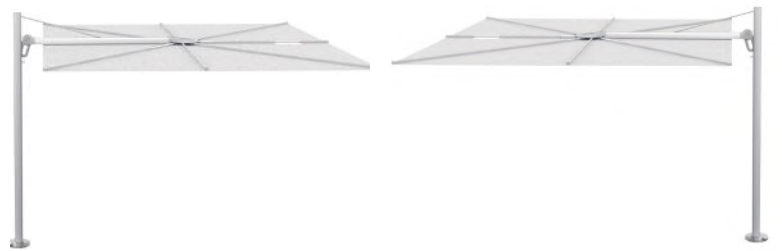

MODELS

Straight

Forward

Opposite

Duo

Multi

POSITIONS

COLORS

	Marble	Curacao	Mint	Blush	Pepper	Almond	Sand	Blue Storm	Flanelle	Black
SUNBRELLA										
SOLIDUM										
	Natural	Canvas	Grey	Taupe						

All colors of the Sunbrella fabric range furniture grade Solids' (no stripes or patterns) are available on special request with a minimum order quantity of 10 pcs. Contact Umbrosa for more information.

	A	B	C	D	E	F	G	J	I	M	M'	N	N'
	cm/ft	cm/ft	cm/ft	cm/ft	cm/ft	cm/ft	cm/ft	cm/ft	cm/ft	cm/ft	cm/ft	cm/ft	cm/ft
Spectra Duo	253/8' 4"	197/6' 6"	187/6' 2"	260/8' 7"	340/11' 2"	135/4' 5"	210/6' 10.7"	270/8' 10"	50/1' 7.7"	540/17' 9"	644/21' 2"	285/9' 4"	337/11' 1"
Spectra Multi	253/8' 4"	197/6' 6"	187/6' 2"	260/8' 7"	340/11' 2"	140/4' 7"	210/6' 10.7"	270/8' 10"	50/1' 7.7"	540/17' 9"	644/21' 2"	540/17' 9"	644/21' 2"
Opposite 250	295/9' 8"	200/6' 7"	185/6' 1"	260/8' 7"	270/8' 10"	110/3' 7"	240/7' 10.5"	260/8' 6.4"	90/2' 11.4"	560/18' 4.5"	n/a	250/8' 2"	370/12' 2"
Opposite 300	345/11' 4"	205/6' 9"	185/6' 1"	260/8' 7"	280/9' 2"	110/3' 7"	250/8' 2.4"	270/8' 10"	80/2' 7.5"	660/21' 7.8"	n/a	300/9' 10"	435/14' 3"

DIMENSIONS / MATERIALS SPIGOT

SINGLE

Material: Galvanised steel 8mm/0.3"

Geomet (marine grade)
coated steel 8mm/0.3"
Nylon 1mm/0.04"

DUO

MULTI

OPPOSITE

	A	B	C	D	E	F	G	H	I
	mm/inch	mm/inch	mm/inch	mm/inch	mm/inch	mm/inch	mm/inch	mm/inch	mm/inch
Straight/Forward	40/1.6"	40/1.6"	3/0.12"	215/8.5"	170/6.7"	11/0.43"	490/17.3"	-	-
Duo	40/1.6"	40/1.6"	3/0.12"	215/8.5"	170/6.7"	11/0.43"	490/17.3"	40/1.6"	45
Multi	40/1.6"	40/1.6"	3/0.12"	215/8.5"	170/6.7"	11/0.43"	490/17.3"	80/3.1"	45
Opposite	40/1.6"	40/1.6"	3/0.12"	215/8.5"	170/6.7"	11/0.43"	490/17.3"	80/3.1"	-