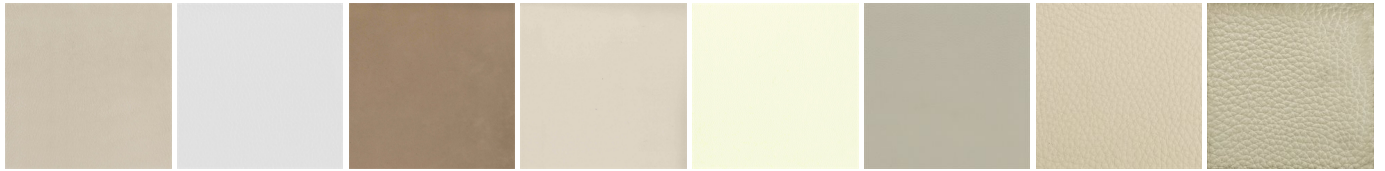

MAD KING

FINISHINGS\LEGS\LEATHER (8)

NABUK
LEATHER

PELLE
SPECIAL

AGED-
LOOKING
LEATHER

COLORS
LEATHER

SPRING
LEATHER

SOFT
LEATHER