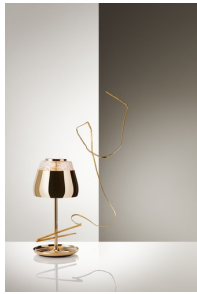

m o o o i

Valentine Table Lamp

MARCEL WANDERS STUDIO

Love at first sight! A magic mirror and the power of crystals transform a simple shell into an endless light bouquet of flowers.

Detailing

Love is in the air! The Valentine guarantees sparkles of romance with its warm glow of its florid heart.

Colours

Black

Chrome

Gold